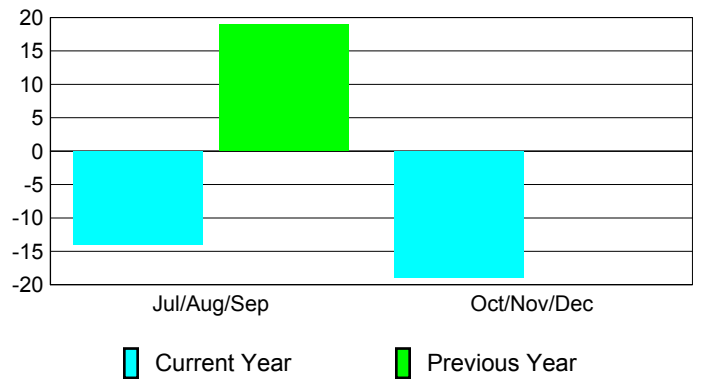

Comparison of Membership Gain/Loss

Current Year Compared to the Previous Year