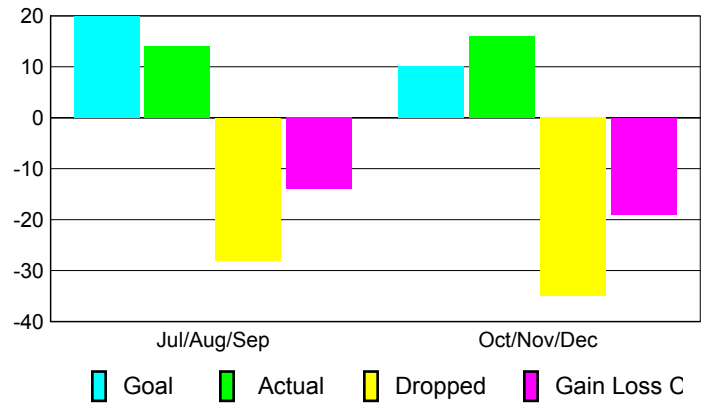

Membership Results 2010-2011

Goal, New, Dropped, Gain/Loss